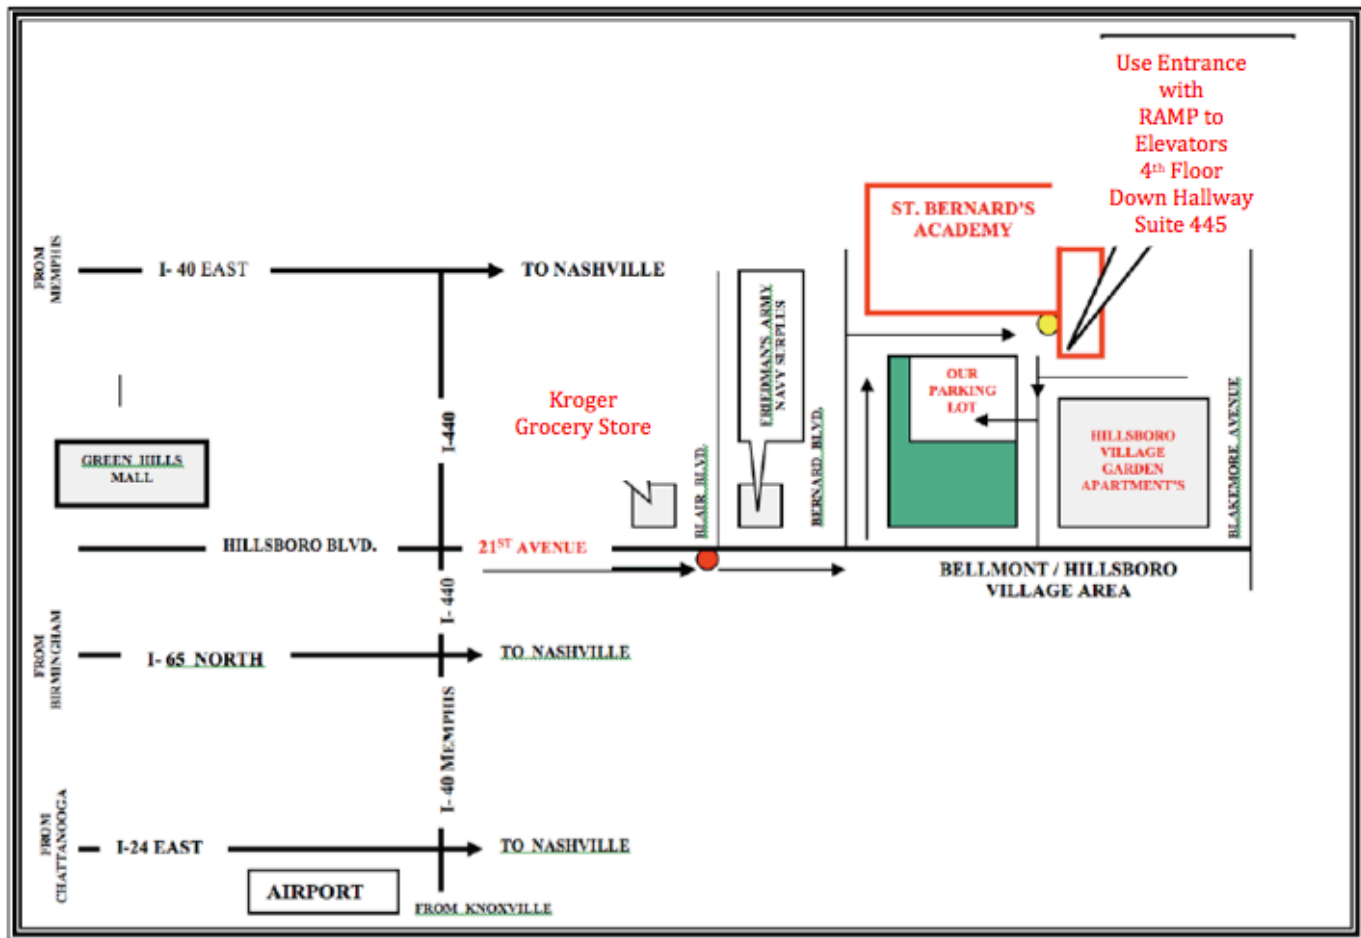

Map to Office: Angela Proffitt, LLC
Event & Productivity Consultant

2021 21st Avenue South, Suite 445 ~ Nashville, Tennessee 37212

P: 615.480.7980 ~ Connect@AngelaProffitt.com

www.AngelaProffitt.com